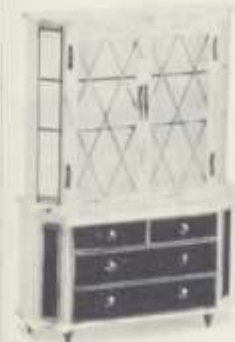

4418-0 TREASURE TROVE CABINET
Doors and drawers open and close.