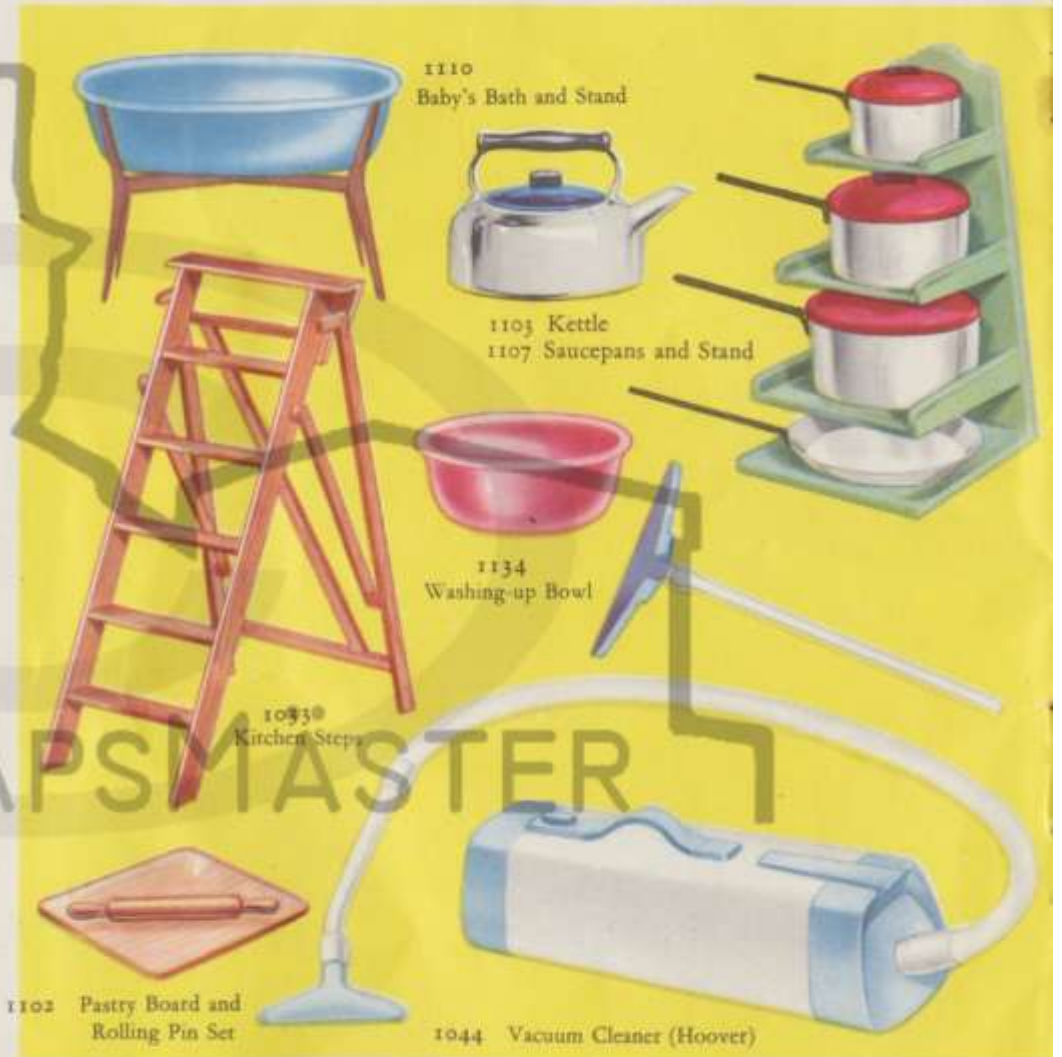

## DOLLS HOUSE

Here are some more exciting items for your Doll's House. A Mini-Piano for the musically minded doll, and a beautiful Tri-ang Dolls pram for your Dolly's own doll. And for the nursery a charming Queen Anne Doll's House and a Tri-ang Rocking Horse.

1032 Pedigree '8C' Cot

1113 Telephone

1035 Pedigree Pram

1036 Divan Bed

1110 Baby's Bath and Stand

1103 Kettle  
1107 Saucepans and Stand

1134 Washing-up Bowl

1033 Kitchen Step

1102 Pastry Board and Rolling Pin Set

1044 Vacuum Cleaner (Hoover)